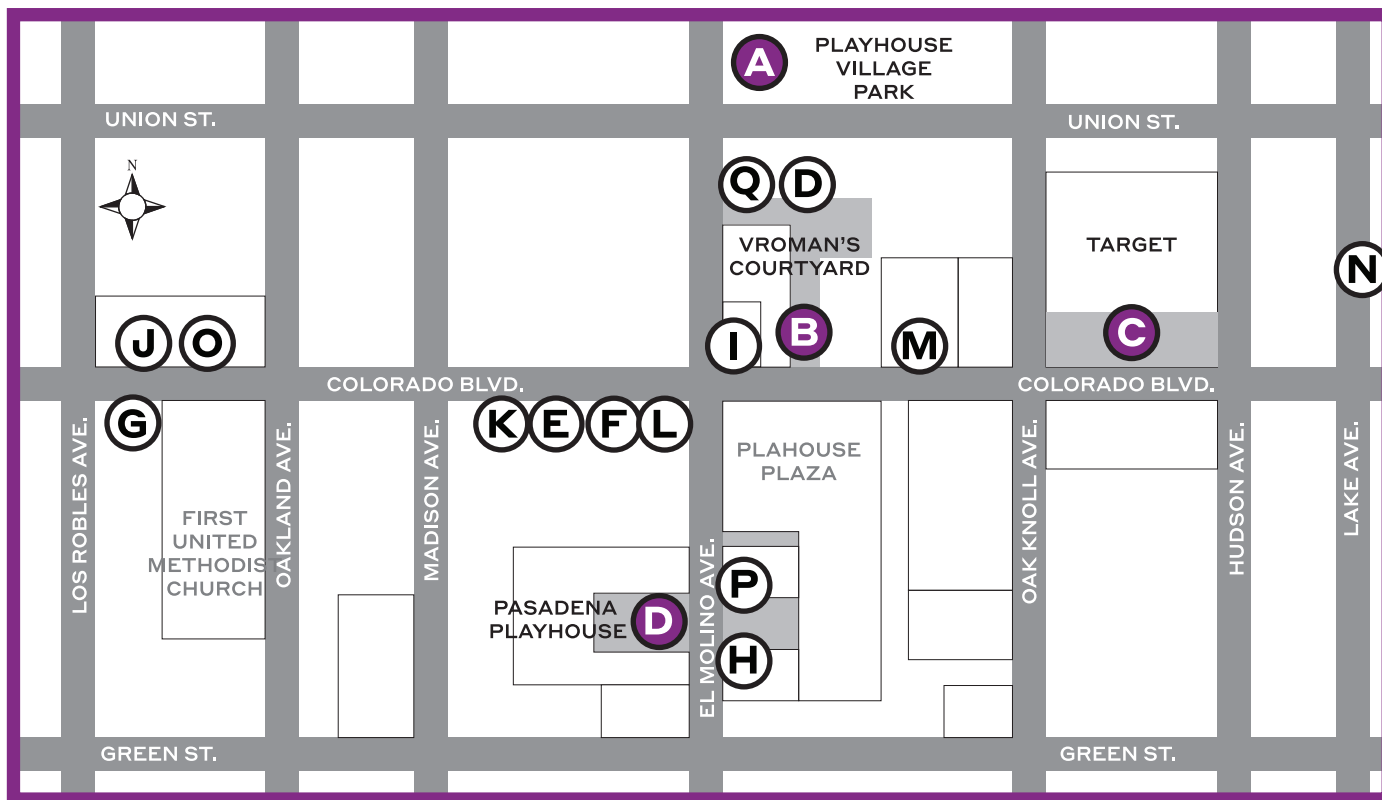

# HALLOWEEN IN PLAYHOUSE VILLAGE

Monday, October 31 | 4:00PM - 6:00PM

MAP IS NOT DRAWN TO SCALE

## ACTIVITIES

- A** **PLAYHOUSE VILLAGE PARK**  
701 E. Union St.  
Create a spellbinding Halloween wand with Playhouse Village Association at our new neighborhood park
- B** **VROMAN'S BOOKSTORE**  
695 E. Colorado Blvd.  
Come to Vroman's for Halloween themed crafts, activities, & storytelling outside near their Colorado Blvd. entrance.
- C** **TARGET PLAZA**  
777 E. Colorado Blvd.  
Design your own spooky (or cute) slap bracelet with Playhouse Village Association and join in a round of games with Target
- D** **PASADENA PLAYHOUSE**  
39 S. El Molino Ave.  
Grab some crayons and color your own Halloween art with Pasadena Playhouse in the theatre's courtyard

## TRICK-OR-TREAT

- E** Anaya's Restaurant  
630 E. Colorado Blvd.
- F** Archetype Yoga  
638 E. Colorado Blvd.  
Ste 301
- G** Banter & Bliss  
450 E. Colorado Blvd.
- H** Basecamp Fitness  
38 S. El Molino Ave.
- I** Blaze Pizza  
667 E. Colorado Blvd.
- J** Ginger and Spice  
451 E. Colorado Blvd.
- K** Healthy Spot  
614 E. Colorado Blvd.
- L** La Magie Hair Salon  
644 E. Colorado Blvd.
- M** Relax the Back  
709 E. Colorado Blvd.,  
#101
- N** Smash House Burger  
46 N. Lake Ave.
- O** Southern California Children's Museum  
459 E. Colorado Blvd.
- P** The Stand  
36 S. El Molino Ave.