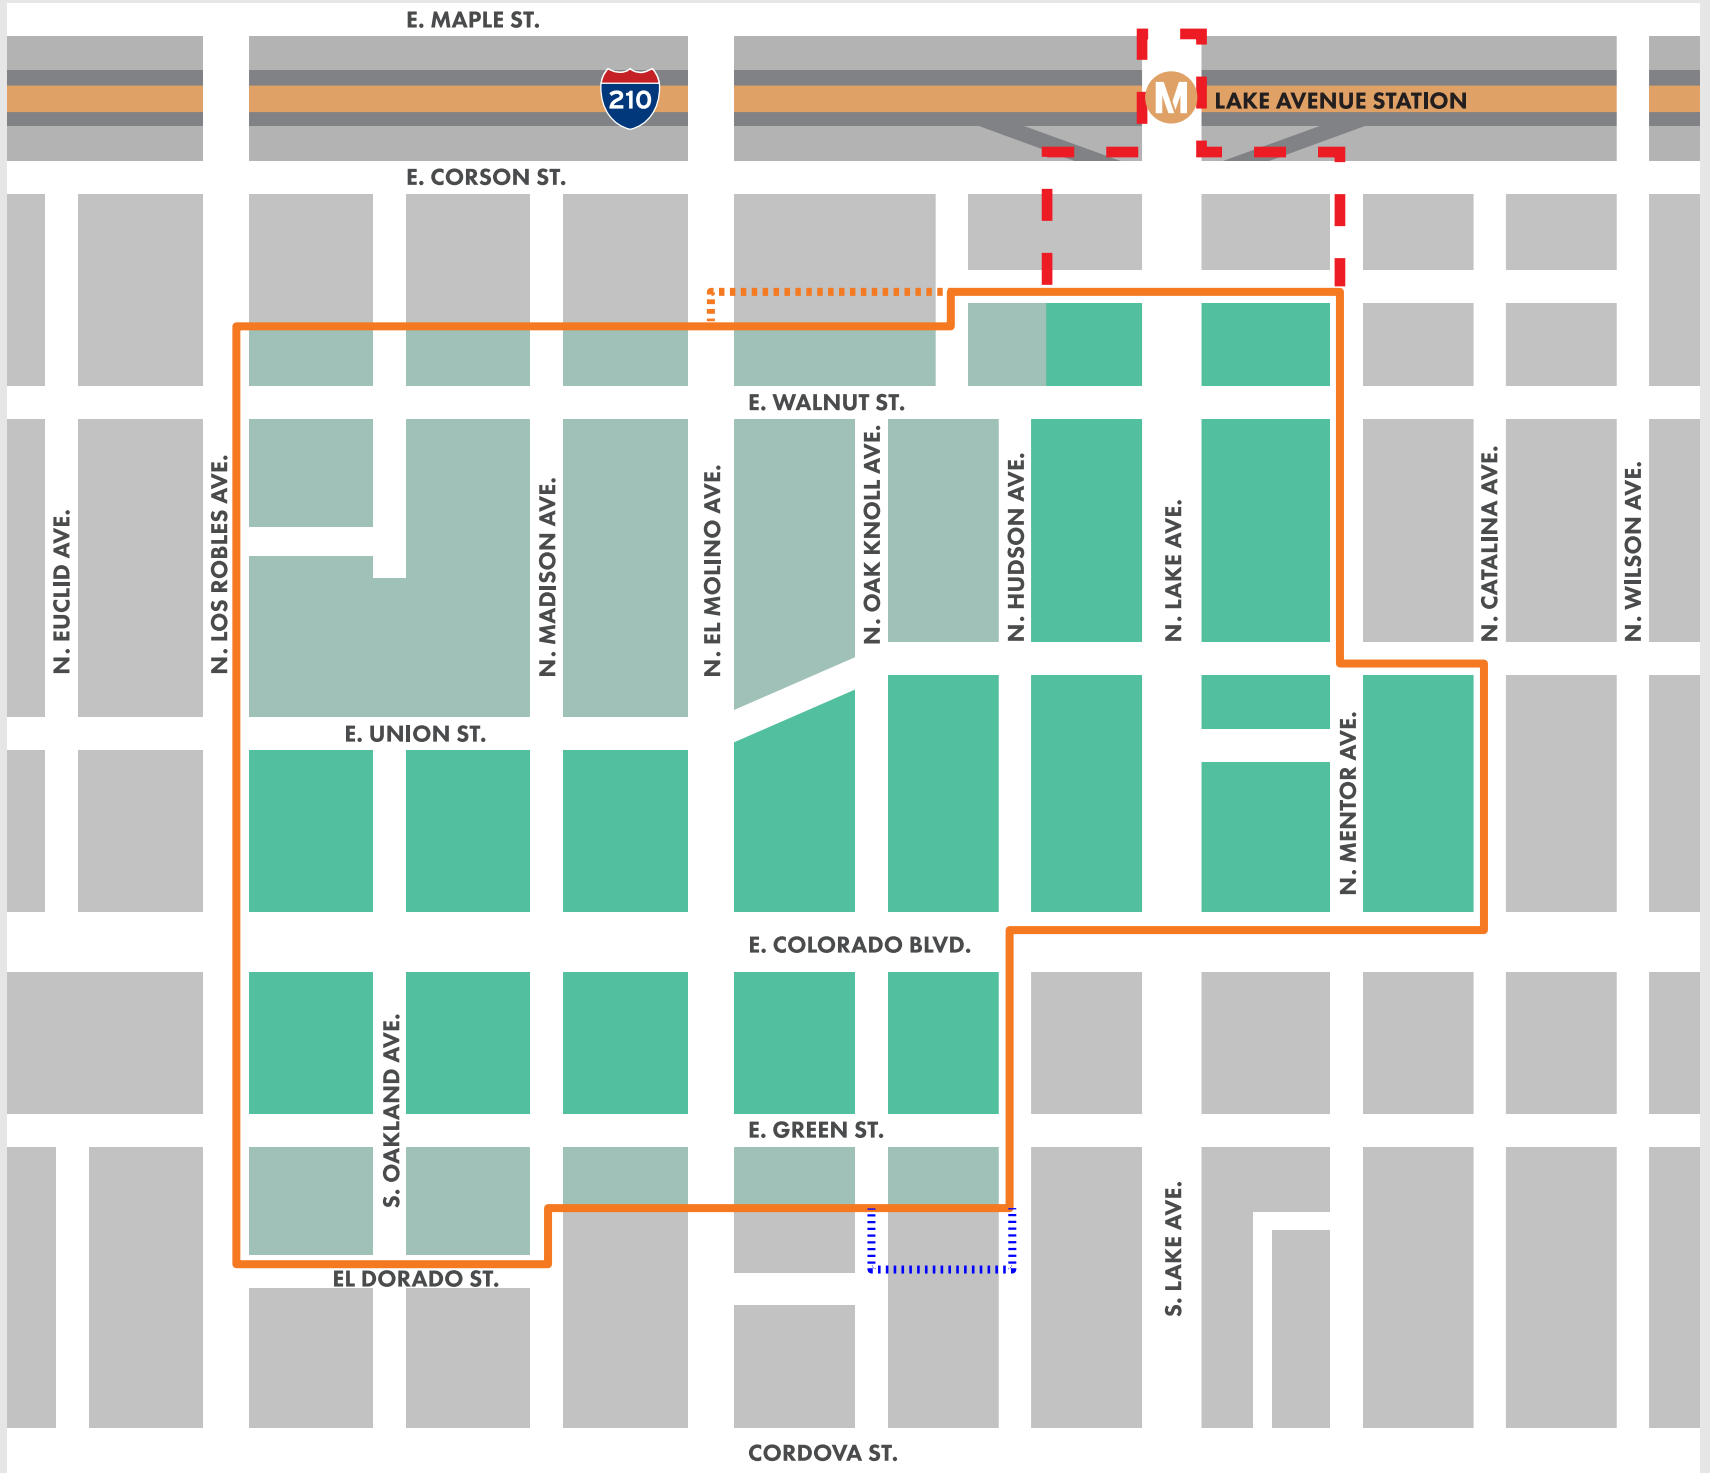

PLAYHOUSE VILLAGE PBID MAP

	PLAYHOUSE VILLAGE BOUNDARY		711 E WALNUT PROJECT EXPANSION BOUNDARY (ZONE B)		METRO GOLD LINE
	LAKE METRO GATEWAY EXPANSION BOUNDARY (ZONE A)		770 E GREEN PROJECT EXPANSION BOUNDARY (ZONE B)		PBID BENEFIT ZONE A
					PBID BENEFIT ZONE B